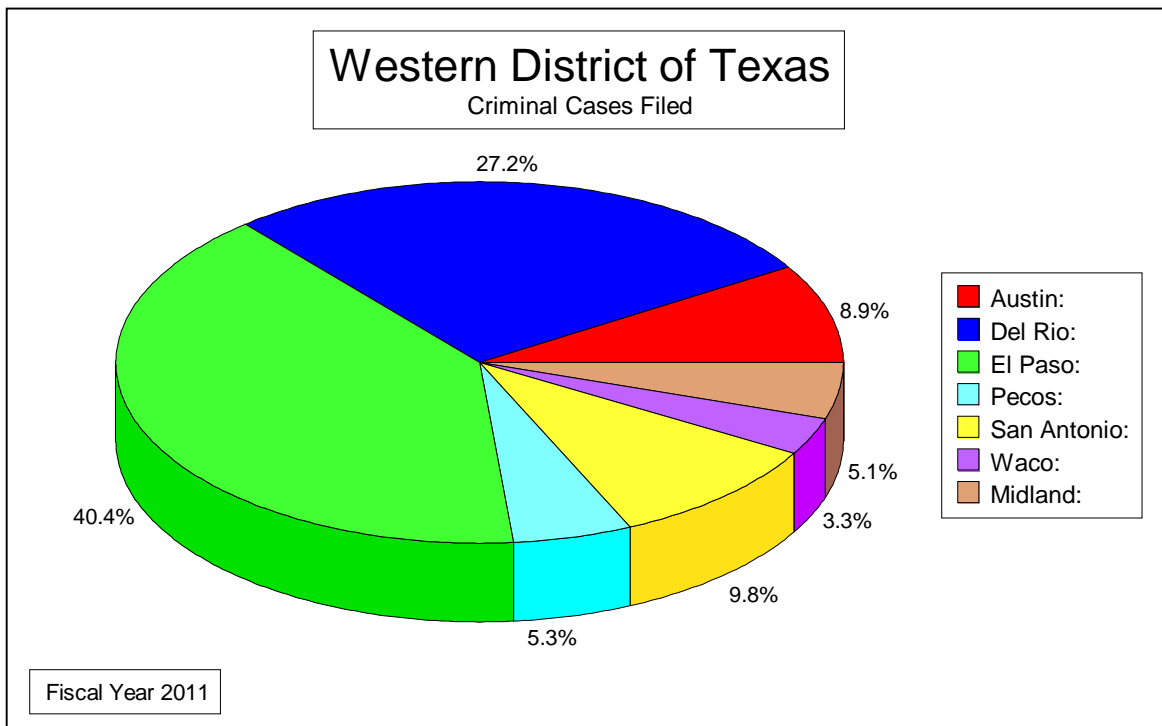

2011 FISCAL YEAR STATISTICS

Total Case Filings - Pie Chart	1
Civil Case Filings - Pie Chart	2
Criminal Case Filings - Pie Chart	3
Criminal Defendants Filed - Pie Chart	4
Total Filings - TXWD - 10 Year Report	5
Civil Cases Filed - TXWD - 10 Year Report	6
Criminal Cases Filed - TXWD - 10 Year Report	7
Criminal Defendants Filed - TXWD - 10 Year Report	8

TOTAL CASE FILINGS

FY 2011

[OCTOBER 1, 2010 - SEPTEMBER 30, 2011]

DIVISION	Civil	Criminal	Total
Austin:	1080	641	1721
Del Rio:	53	1961	2014
El Paso:	483	2907	3390
Pecos:	122	381	503
San Antonio:	999	704	1703
Waco:	330	240	570
Midland:	138	366	504
Total:	3205	7200	10405

CIVIL CASE FILINGS

FY 2011

[OCTOBER 1, 2010 - SEPTEMBER 30, 2011]

DIVISION	Civil Cases Filed
Austin:	1080
Del Rio:	53
El Paso:	483
Pecos:	122
San Antonio:	999
Waco:	330
Midland:	138
Total:	3205

CRIMINAL CASE FILINGS

FY 2011

[OCTOBER 1, 2010 - SEPTEMBER 30, 2011]

DIVISION	Criminal Cases Filed
Austin:	641
Del Rio:	1961
El Paso:	2907
Pecos:	381
San Antonio:	704
Waco:	240
Midland:	366
Total:	7200

CRIMINAL DEFENDANTS FILED