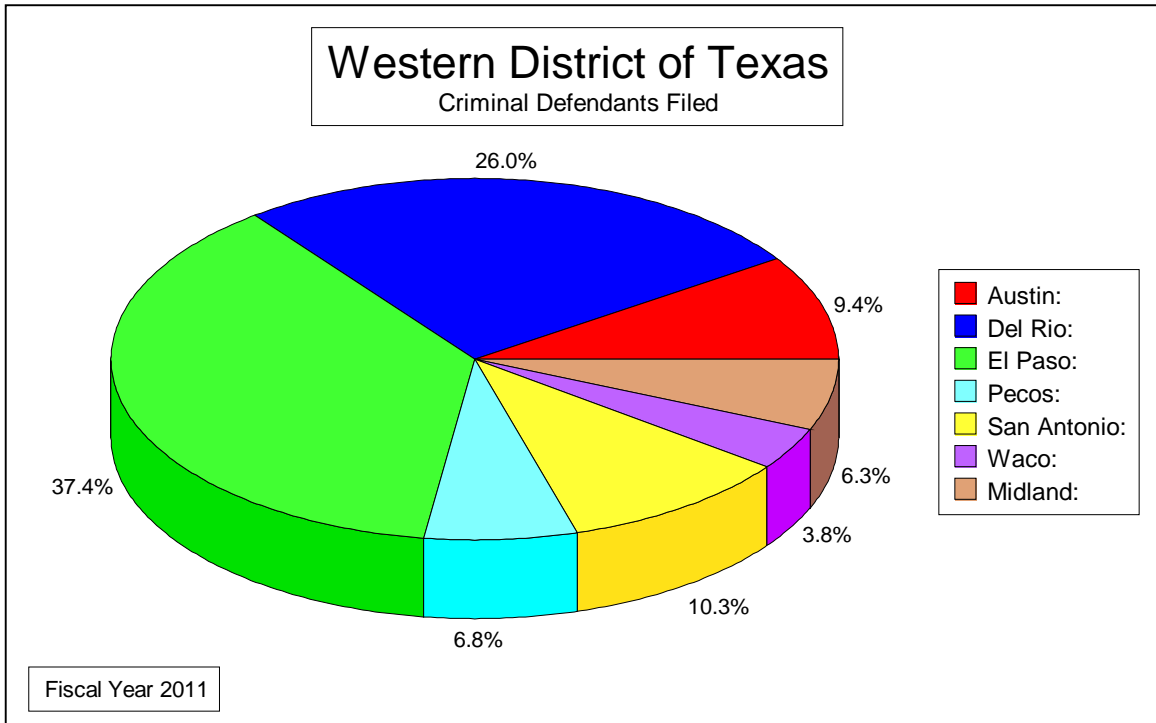

FY 2011

[OCTOBER 1, 2010 - SEPTEMBER 30, 2011]

DIVISION	Criminal Cases Filed
Austin:	641
Del Rio:	1961
El Paso:	2907
Pecos:	381
San Antonio:	704
Waco:	240
Midland:	366
Total:	7200

CRIMINAL DEFENDANTS FILED

FY 2011

[OCTOBER 1, 2010 - SEPTEMBER 30, 2011]

DIVISION	Criminal Defendants Filed
Austin:	806
Del Rio:	2229
El Paso:	3206
Pecos:	585
San Antonio:	882
Waco:	326
Midland:	544
Total:	8578

TOTAL CASES FILED -- TEXAS WESTERN