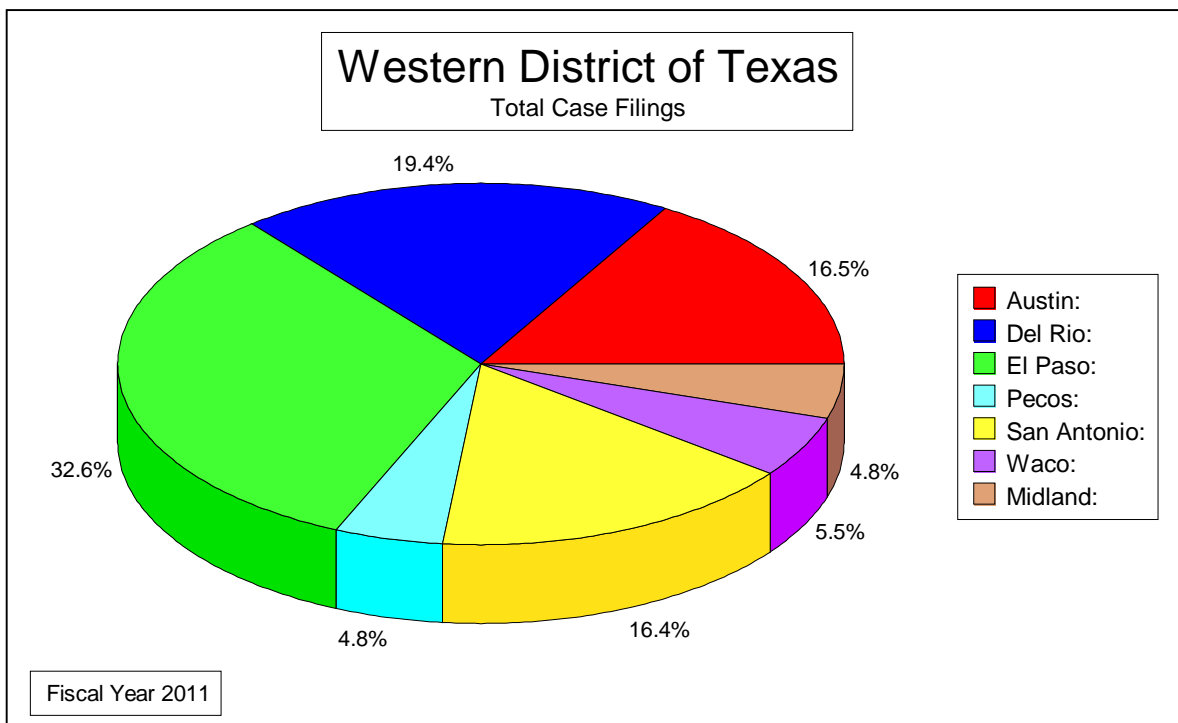

2011 FISCAL YEAR STATISTICS

Total Case Filings - Pie Chart	1
Civil Case Filings - Pie Chart	2
Criminal Case Filings - Pie Chart	3
Criminal Defendants Filed - Pie Chart	4
Total Filings - TXWD - 10 Year Report	5
Civil Cases Filed - TXWD - 10 Year Report	6
Criminal Cases Filed - TXWD - 10 Year Report	7
Criminal Defendants Filed - TXWD - 10 Year Report	8

TOTAL CASE FILINGS

FY 2011

[OCTOBER 1, 2010 - SEPTEMBER 30, 2011]

DIVISION	Civil	Criminal	Total
Austin:	1080	641	1721
Del Rio:	53	1961	2014
El Paso:	483	2907	3390
Pecos:	122	381	503
San Antonio:	999	704	1703
Waco:	330	240	570
Midland:	138	366	504
Total:	3205	7200	10405