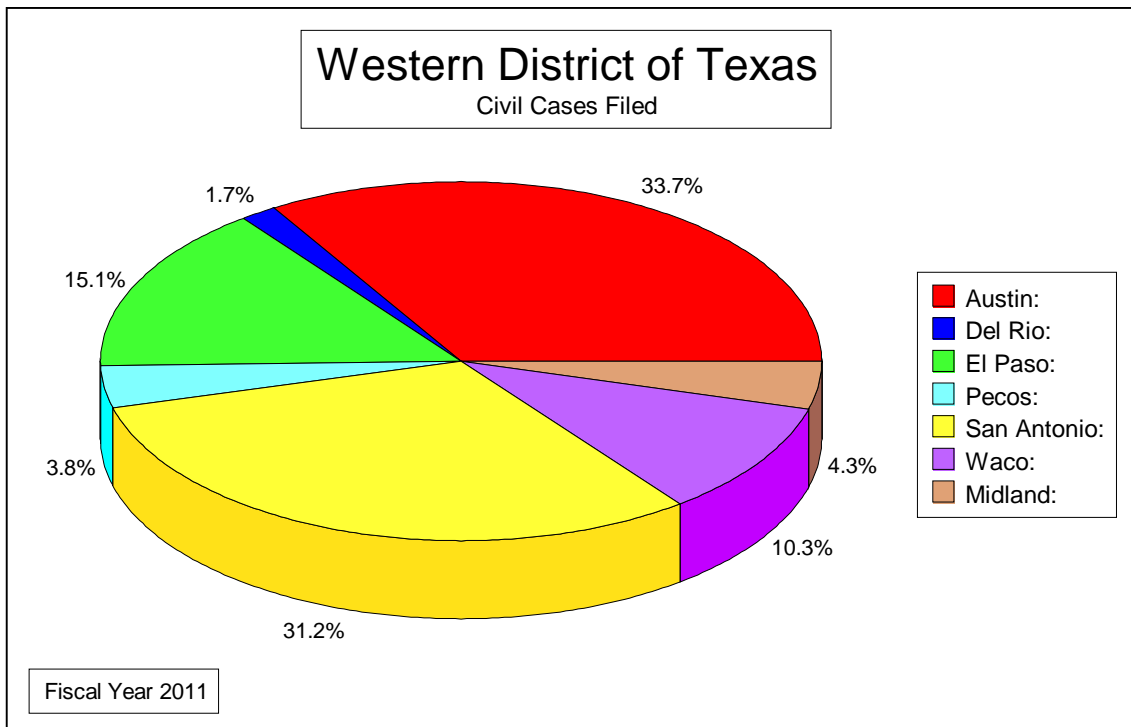

CIVIL CASE FILINGS

FY 2011

[OCTOBER 1, 2010 - SEPTEMBER 30, 2011]

DIVISION	Civil Cases Filed
Austin:	1080
Del Rio:	53
El Paso:	483
Pecos:	122
San Antonio:	999
Waco:	330
Midland:	138
Total:	3205