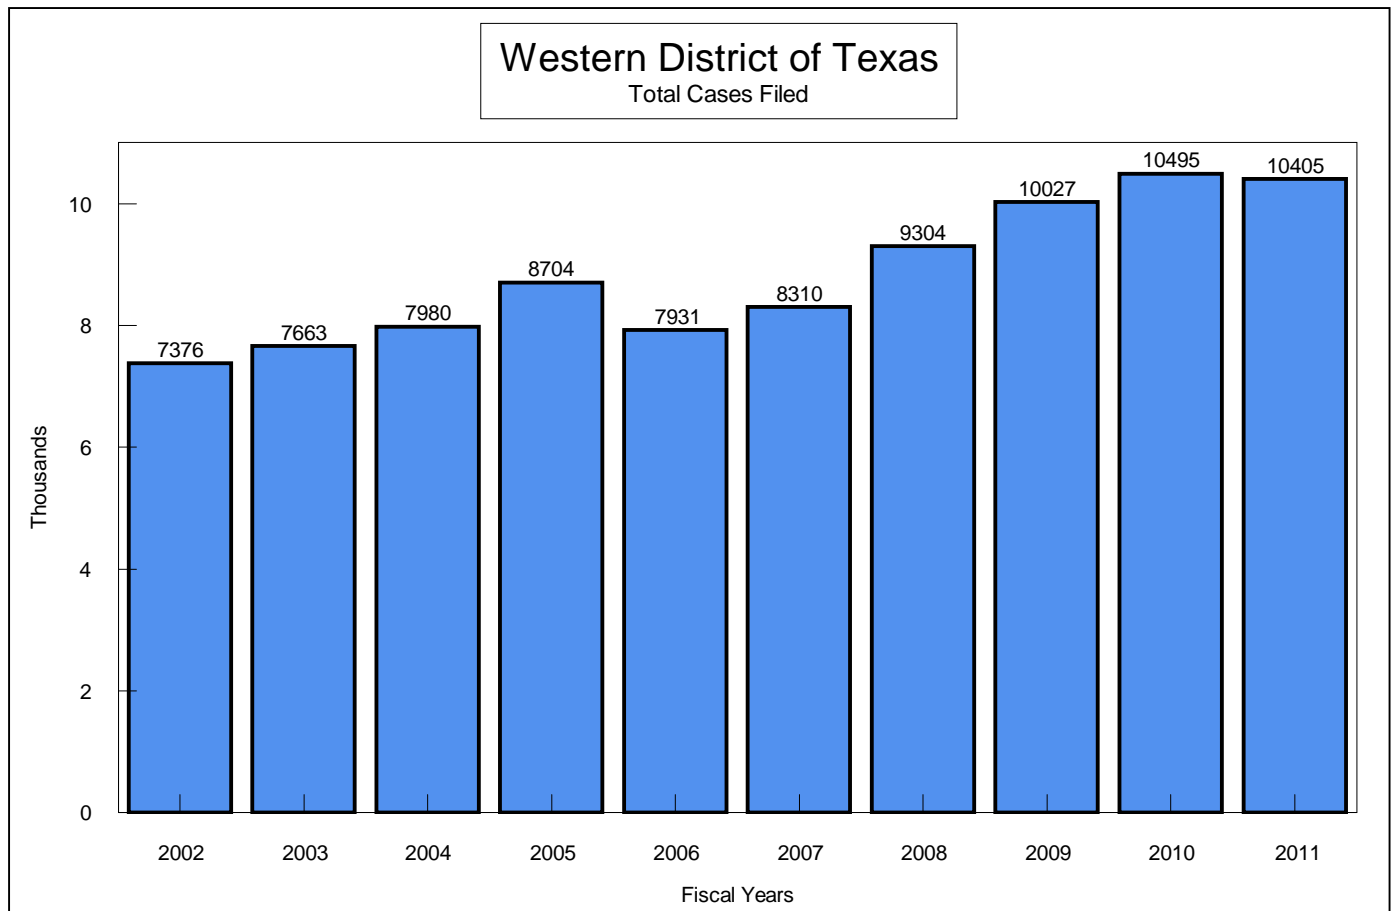

TOTAL CASES FILED -- TEXAS WESTERN

Past 10 Fiscal Years

	2002	2003	2004	2005	2006	2007	2008	2009	2010	2011
Austin	1101	1155	1114	1487	1229	1222	1333	1409	1671	1721
Del Rio	760	892	1013	1113	1110	1011	1232	1514	1806	2014
El Paso	2552	2650	2880	3115	2887	3323	3846	3890	3640	3390
Midland	284	322	369	378	366	331	389	444	464	504
Pecos	484	476	410	351	327	356	331	432	514	503
San Antonio	1650	1616	1573	1635	1471	1481	1613	1802	1790	1703
Waco	545	552	621	625	541	586	560	536	610	570
Total:	7376	7663	7980	8704	7931	8310	9304	10027	10495	10405
+/-		287	317	724	-773	379	994	723	468	-90
% Change		4%	4%	9%	-9%	5%	12%	8%	5%	-1%